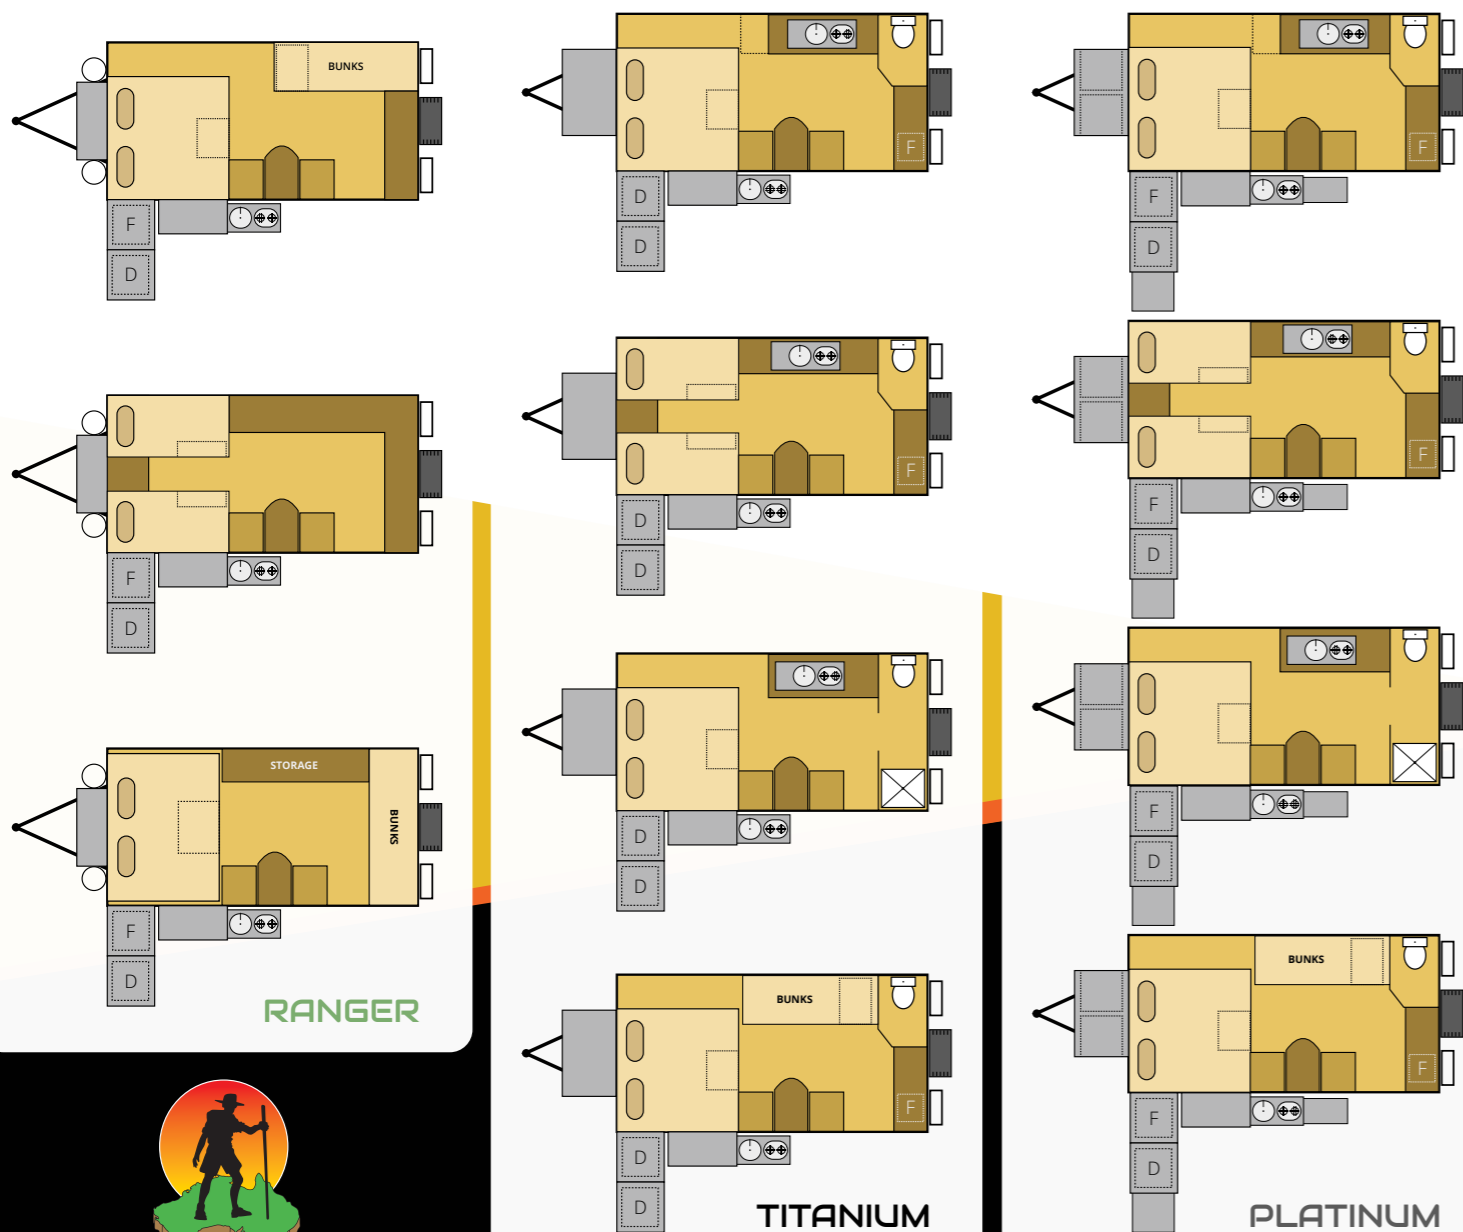

RANGER

TITANIUM

PLATINUM

SINGLE

SINGLE

SINGLE/TANDEM

TANDEM

TANDEM

15'

17'

15'

17'

Overall Length*	6800	7000	7000	7500	7000	7500
Body Length	4500	4500	4500	5200	4500	5200
Height*	2150	2150	2150	2150	2250	2250
Width Millimetres (mm)	1950	1950	1950	2100	1950	2100
Tare Weight*	1750	1850	2000	2100	2300	2400
GVM*	2500	2500**	3000**	3500	3500	3500
Axle Weight	3000	3000	4400	4400	4400	4400
Payload* kilograms (kg)	750	650	1000	1400	1300	1100

Full Height Available for Titanium & Platinum, Ask Us for Price/Dimensions

* Approximate: Drawbar & Tyre Size will affect some Lengths, Heights & Weights

** Titanium can be plated at 2800kgs (adds 300kg payload) & 15ft Titanium Tandem can be plated at 3500kgs (adds 500kg payload)

RANGER $77,990	TITANIUM $89,990	TITANIUM TANDEM $93,990	PLATINUM P.O.A

Prices include G.S.T

CHASSIS

RANGER

TITANIUM

PLATINUM

High Tensile Hot Dipped Galvanized Steel	✓	✓	✓
McHitch 360 degree trailer coupling	✓	✓	✓
ORV coil suspension & off road shock absorbers	✓	✓	Airbag
Coming 2020	-	-	Airbag
Electric brake plus handbrake	12"	12"	12"
17x7 off road wheels, 33x12.5x16 A/T tyres	✓	Y	✓
Rear tyre carrier	1	1	2
Coming 2020	-	-	✓
10" Solid swing away jockey wheel xo750	✓	✓	✓
Food grade water tank (Grey Water Split Available)	100L	300L	470L
Water Filtration System	-	-	✓
Large mesh stone deflector front	✓	✓	✓
Gas bottle holder/s	2	2	2

BODY

Electronic Lift Roof	$2,500	✓	✓
Front lockable storage box (Required for Wood Rack)	$1,000	650 x 1500 x 650	650 x 1500 x 650
Custom entry door for accessibility & security	✓	✓	✓
Pop top: Marine dust seals & 4 locks to body	✓	✓	✓
FRP composite walls	✓	✓	✓
Commercial grade vinyl flooring	✓	✓	✓
Windows with insect screens & curtains	9	9	9
Large steel, lockable storage lockers	1000 x 500 x 800	1000 x 500 x 800	1000 x 500 x 800

INTERNAL

Queen inner spring mattress (single twin-bed option)	Foam	Innerspring	Innerspring
Removable Bunk Option (Each, X.14 3 Bunk Option)	$350	$350	$350
Under bed storage draws (600 x 600 x 250)	2	2	2
Seating Capacity	2 - 4	2 - 4	2 - 4
Compressor fridge	80L	130L	60L + 130L
Toilet (3 Toilet Options)	-	✓	✓
Internal Shower	-	✓	✓
External Shower	✓	✓	✓
Gas Hot Water	✓	✓	✓
Kitchen	-	✓	✓
Smev Sink	✓	✓	✓
Drinking Water Filter	$85	✓	✓
Heater	$2,000	$2,000	✓
Reverse Cycle A/C	$2,000	$2,000	✓
Roof Fan	$450	✓	2x Sirocco

EXTERNAL

Stainless steel external slide-out kitchen	✓	✓	✓
2 Burner gas stove	✓	✓	✓
Slide out compressor fridge	✓	$1,500	✓
Setup Awning	-	-	-
Awning	4500 x 2400	4500 x 2400	4500 x 2400 (Electric)
Extra Awning	$2,000	$2,000	4500 x 2400 (Electric)
Cold/Hot shower	✓	Y	✓
Shower Room	✓	-	-
Internal Shower	-	✓	✓
12v power outlets	5	5	5
Bike Rack	P.O.A	P.O.A	P.O.A
Wood Rack (requires Front Storage Box)	$350	✓	✓

ELECTRICAL

120amh power AGM Deep Cycle Battery	2 (240amp/h)	2 (240amp/h)	-
100amh power Lithium Deep Cycle Battery	$1600 Opt	$1600 Opt	3 (300amh)
Internal LED Lighting	4	5	5
External LED Lighting	2	2	4
200watt Glass solar Panel	1	2	4
Stereo, CD, MP3, 2x 6' speakers	$400	✓	Y (premium)
40amp RedARC battery management system	$1,450	✓	✓
RedARC Redvision	$1,500	$1,500	✓
240v Inverter	$400	350w	2000w
240v Shore Power Points	$650	✓	✓
LED tail lights	✓	✓	✓
50amp Anderson plug	✓	✓	✓
TV Setup	-	✓	✓
Coming 2020	-	✓	✓